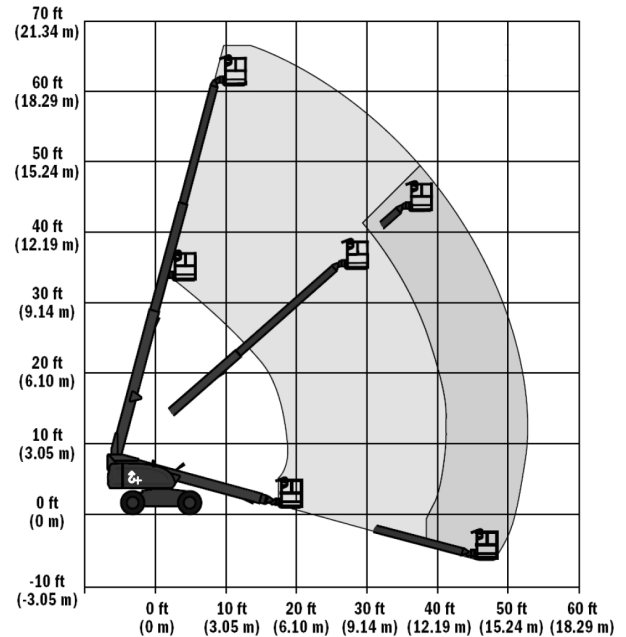

STRAIGHT BOOM

60' & 60' + 6'

SPECIFICATIONS

MODEL	60'	60' + 6'
PLATFORM HEIGHT	60'	66'
WORKING HEIGHT	66'	72'
HORIZONTAL REACH	50'	56'
HEIGHT STOWED	9' 2"	9' 2"
WIDTH	8'	8'
LENGTH STOWED	25' 11"	33' 6"
GROUND CLEARANCE	12"	12"
LIFTING CAPACITY	500 lb	500 lb
GRADE ABILITY	25%	25%
WEIGHT	23,000 lb	27,600 lb

FEATURES INCLUDE

- Painted Flat Black
- Available Cable Rollers
- Equipped with Full Night Light Package
- Available Condor Mount
- Available Under-slung Truss System
- Electrical Outlet on Platform
- 500 lb Capacity
- Ground Controls

REACH CHART

60'

60' + 6'

*Data presented serves as a guide ONLY and not a substitute for equipment manuals, call 416.287.3107 for specific needs.
 *Subject to change without notice.