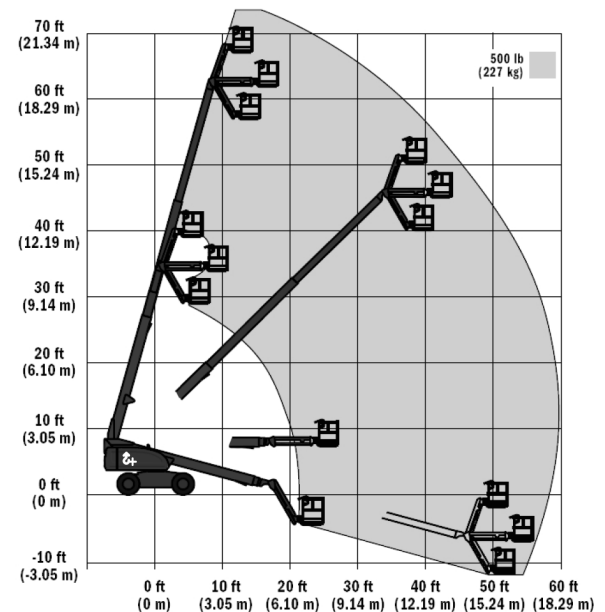

STRAIGHT BOOM

60' & 60' + 6'

SPECIFICATIONS

MODEL	60'	60' + 6'
PLATFORM HEIGHT	60'	66'
WORKING HEIGHT	66'	72'
HORIZONTAL REACH	50'	56'
HEIGHT STOWED	9' 2"	9' 2"
WIDTH	8'	8'
LENGTH STOWED	25' 11"	33' 6"
GROUND CLEARANCE	12"	12"
LIFTING CAPACITY	500 lb	500 lb
GRADE ABILITY	25%	25%
WEIGHT	23,000 lb	27,600 lb

FEATURES INCLUDE

- Painted Flat Black
- Available Cable Rollers
- Equipped with Full Night Light Package
- Available Condor Mount
- Available Under-slung Truss System
- Electrical Outlet on Platform
- 500 lb Capacity
- Ground Controls

REACH CHART

60'

60' + 6'

*Data presented serves as a guide ONLY and not a substitute for equipment manuals, call 416.287.3107 for specific needs.
 *Subject to change without notice.