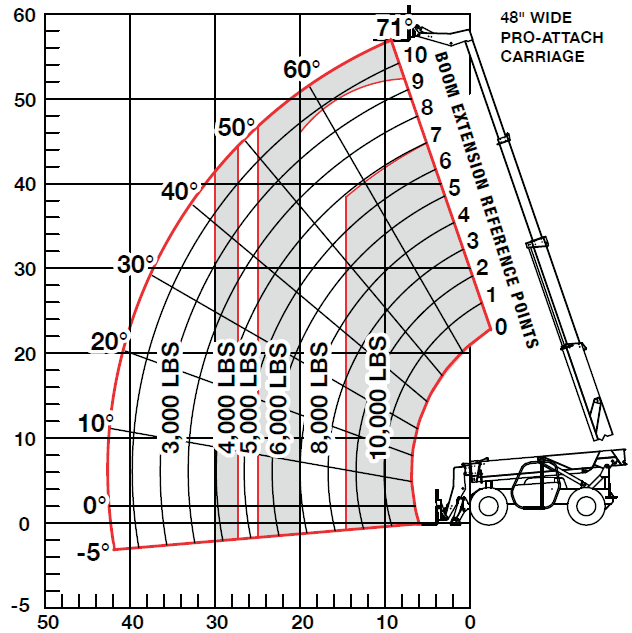

TH-1056 TELESCOPIC FORKLIFT

Specifications

Rated Capacity	10,000 lb
Maximum Lift Height	56'
Load at Max Height	6,000 lb (Stabilizers Down)
Maximum Forward Reach	42' 3"
Load at Max Reach	3,000 lb (Stabilizers Down)
Top travel Speed	22 kph
Outside Turning Radius	15'
Operating Weight	34,200 lb
<ul style="list-style-type: none"> • 4 Wheel Drive • Crab, 4 Wheel and 2 Wheel Steering 	<ul style="list-style-type: none"> • Flat Black Boom • Cab and Boom Work Lights

Capacity Chart

Stabilizers shown in the down position.

Charts shown are for reference only, charts of rented equipment may vary and the charts and manuals in each machine MUST be used.

Dimensions

This is a guide only and not a substitute for equipment manual, call with specific needs.