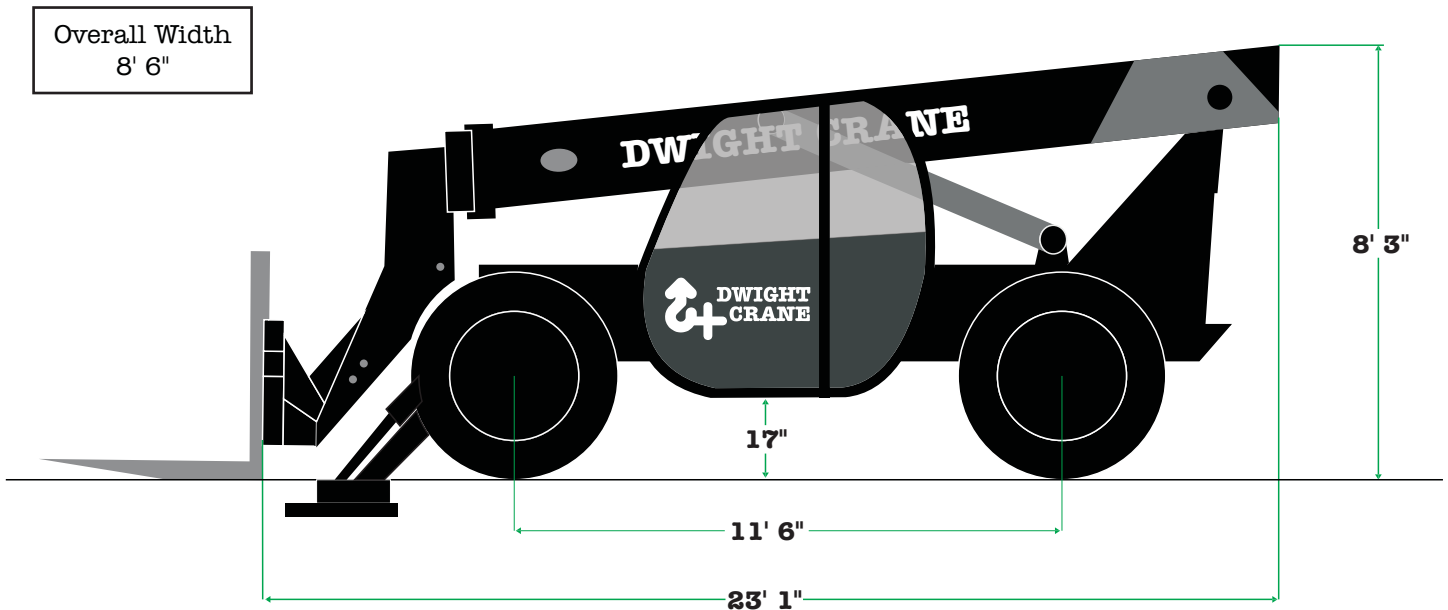

TH-1056 TELESCOPIC FORKLIFT

Specifications

Rated Capacity	10,000 lb
Maximum Lift Height	56'
Load at Max Height	6,000 lb (Stabilizers Down)
Maximum Forward Reach	42' 3"
Load at Max Reach	3,000 lb (Stabilizers Down)
Top travel Speed	22 kph
Outside Turning Radius	15'
Operating Weight	34,200 lb
<ul style="list-style-type: none"> • 4 Wheel Drive • Crab, 4 Wheel and 2 Wheel Steering 	<ul style="list-style-type: none"> • Flat Black Boom • Cab and Boom Work Lights

Capacity Chart

Stabilizers shown in the down position.

Charts shown are for reference only, charts of rented equipment may vary and the charts and manuals in each machine MUST be used.

Dimensions

This is a guide only and not a substitute for equipment manual, call with specific needs.