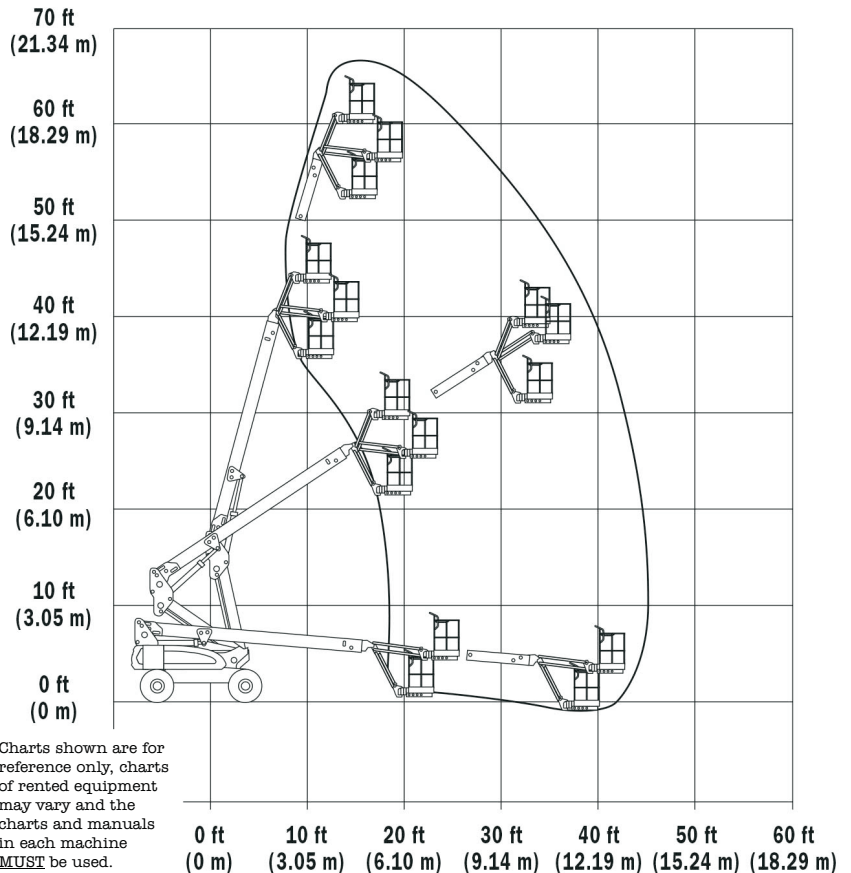

60' HYBRID BOOMS

Specifications

Reach Specifications

Platform Height	60 ft 4 in
Horizontal Reach	44 ft 5 in
Non-Continuous Swing	400 Deg

Platform Capacity	500 lb
Platform Rotation	180 deg

General Specifications

Gradeability	45 %
Drive Speed	4.83 kph
Outside Turning Radius	15 ft 4 in
Operating Weight	16,050 lbs

Range Chart

Dimensions

A. Platform Size	2 ft 6 in x 6 ft
B. Overall Width	7 ft 11 in
C. Tail swing	4 ft
D. Stowed Height	8 ft 4 in
E. Overall Length	33 ft 4 in
F. Wheel Base	9 ft
G. Ground Clearance	12 in